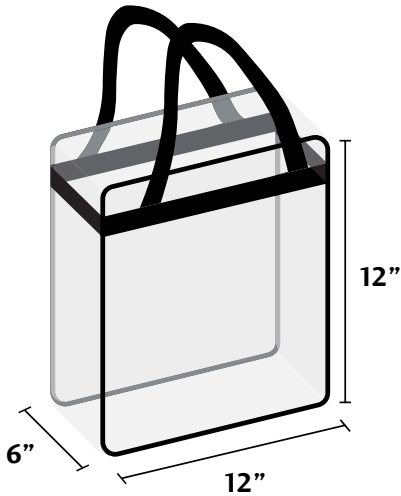

BAG POLICY

APPROVED BAGS

MUST NOT EXCEED 12" X 6" X 12"

PROHIBITED ITEMS IN APPROVED BAGS WILL NOT BE PERMITTED INTO THE BUILDING

Clear Tote

Small Purse

Small Fashion Purse

Small Clutch Bag