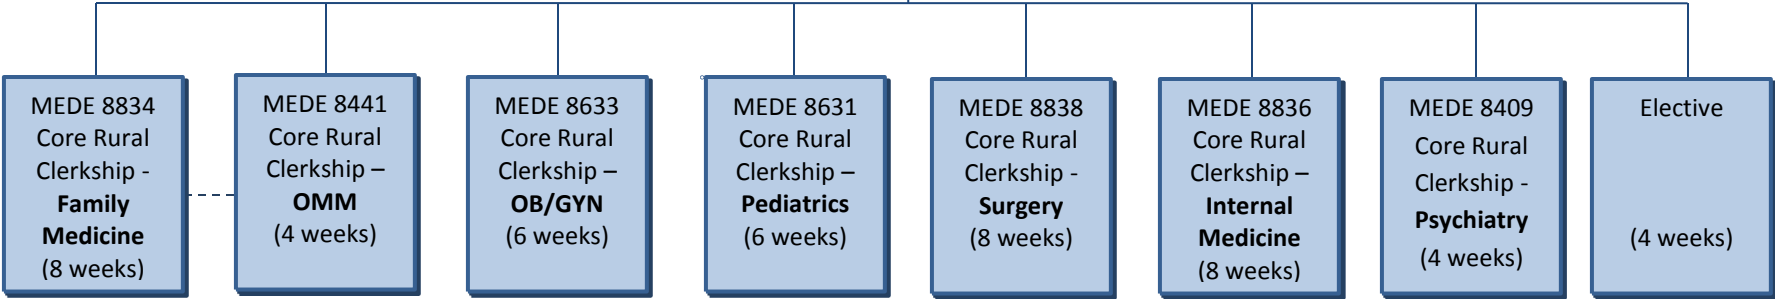

**ROME Rural Scholars Program
Curriculum Overview
Year 3 and 4**

Year 3

Year 4

*May be completed as the Year 3 Elective.